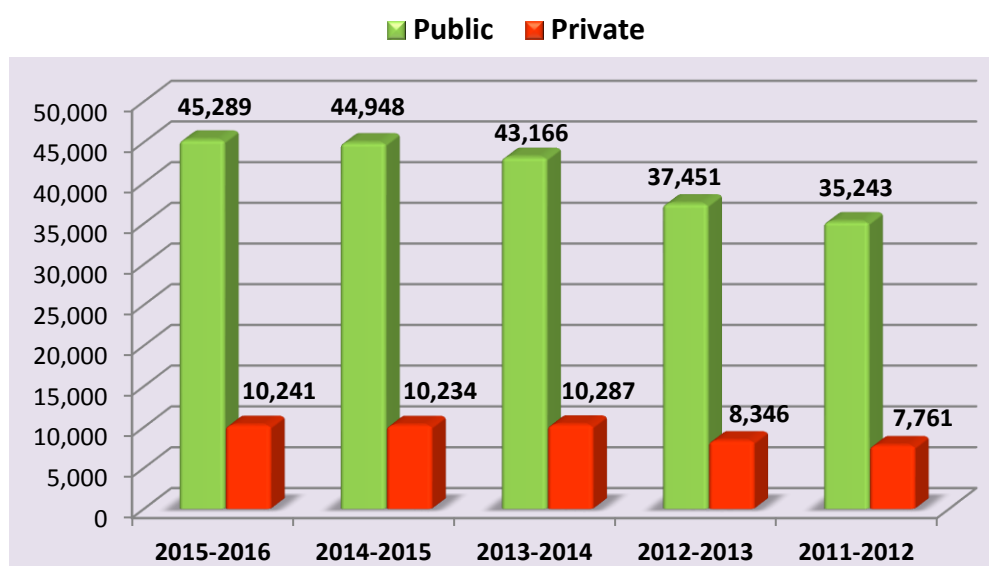

Table G.6
No. of Public/Private Secondary Graduates
Province of Bataan
SY 2011-2016

School Year	No. of Graduates		
	Secondary		Total
	Public	Private	
2015-2016	45,289	10,241	55,530
2014-2015	44,948	10,234	55,182
2013-2014	43,166	10,287	53,453
2012-2013	37,451	8,346	45,797
2011-2012	35,243	7,761	43,004

Source: DepEd-Bataan/City DepEd

Figure 7.5
No. of Public/Private Secondary Graduates
Province of Bataan
SY 2011-2016

Table G.7
Public and Private Secondary Schools
Enrolment and Graduates
Province of Bataan
SY 2015-2016

Year Level	Enrolment		Graduates		Total	
	Public	Private	Public	Private	Enrolment	Graduates
First Year	13,243	2,685	12,421	2,630	15,928	15,051
Second Year	12,291	2,569	11,617	2,494	14,860	14,111
Third Year	11,609	2,581	11,031	2,561	14,190	13,592
Fourth Year	10,228	2,560	10,220	2,556	12,788	12,776
Total	47,371	10,395	45,289	10,241	57,766	55,530